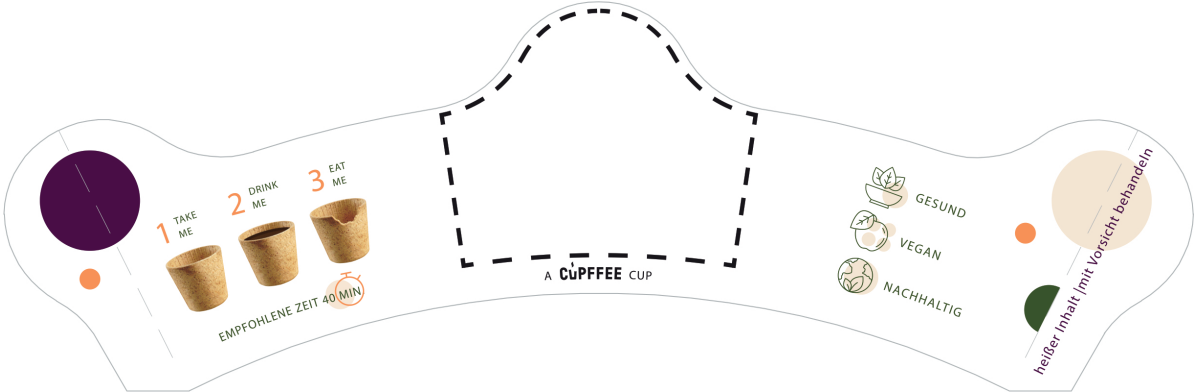

# TBC603 1 - 1

Eat Me Cup - Essbare Becher - 4oz

Eat Me Cup - Essbare Becher - 8oz