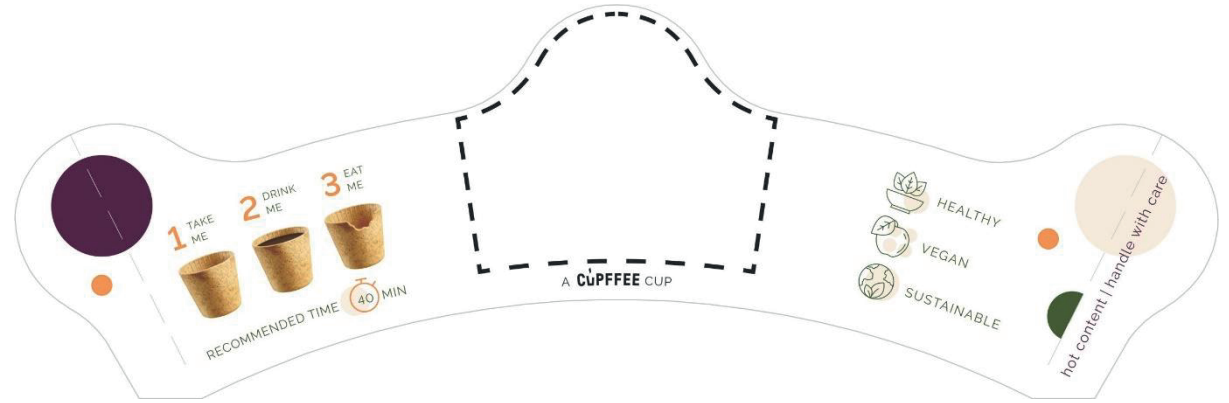

# TBC603 1 - 1

Eat Me Cup - Edible Cup - 4oz

Eat Me Cup - Edible Cup - 8oz