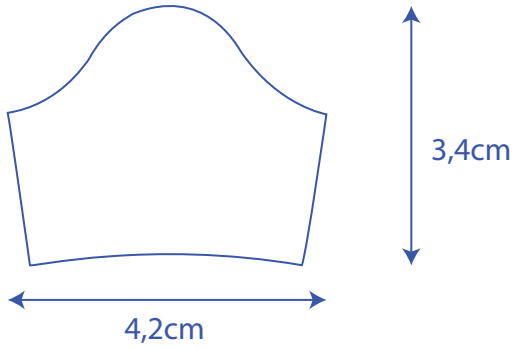

# TBC603 1 - 1

Eat Me Cup - Edible Cup - 4oz

Eat Me Cup - Edible Cup - 8oz