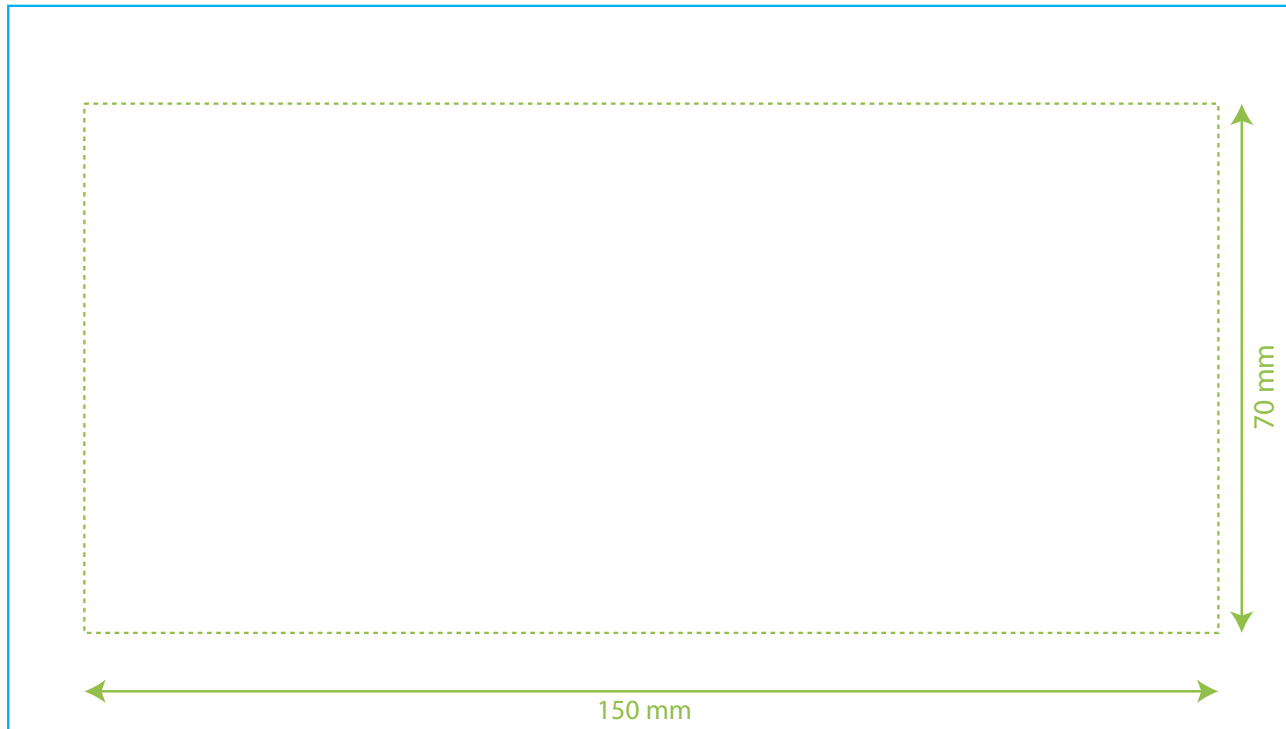

TBC615 1 - 10

10cl Rigid plastic cup PP - 1 o 2 colours

TBC615 2 de 10

30cl Rigid plastic cup PP - 1 o 2 colours

TBC615 3 - 10

40cl Rigid plastic cup PP - 1 o 2 colors

169,5mm

95,9mm

150 mm

70 mm

TBC615 4 - 10

50cl Rigid plastic cup PP Largo - 1 o 2 colours

TBC615 5 - 10

50cl Rigid plastic cup PP - 1 o 2 colours

115mm

240 mm

250mm

87 mm

TBC615 6 - 10

60cl Rigid plastic cup PP - 1 o 2 colours

TBC615 7 - 10

10cl Rigid plastic cup PP - Full color

TBC615 8 - 10

25cl Rigid plastic cup PP - Full color

TBC615 9 - 10

Rigid plastic cup PP 30 cl - Full color

115mm

200mm

TBC615 10 - 10

50cl - Rigid plastic cup - PP - Full color