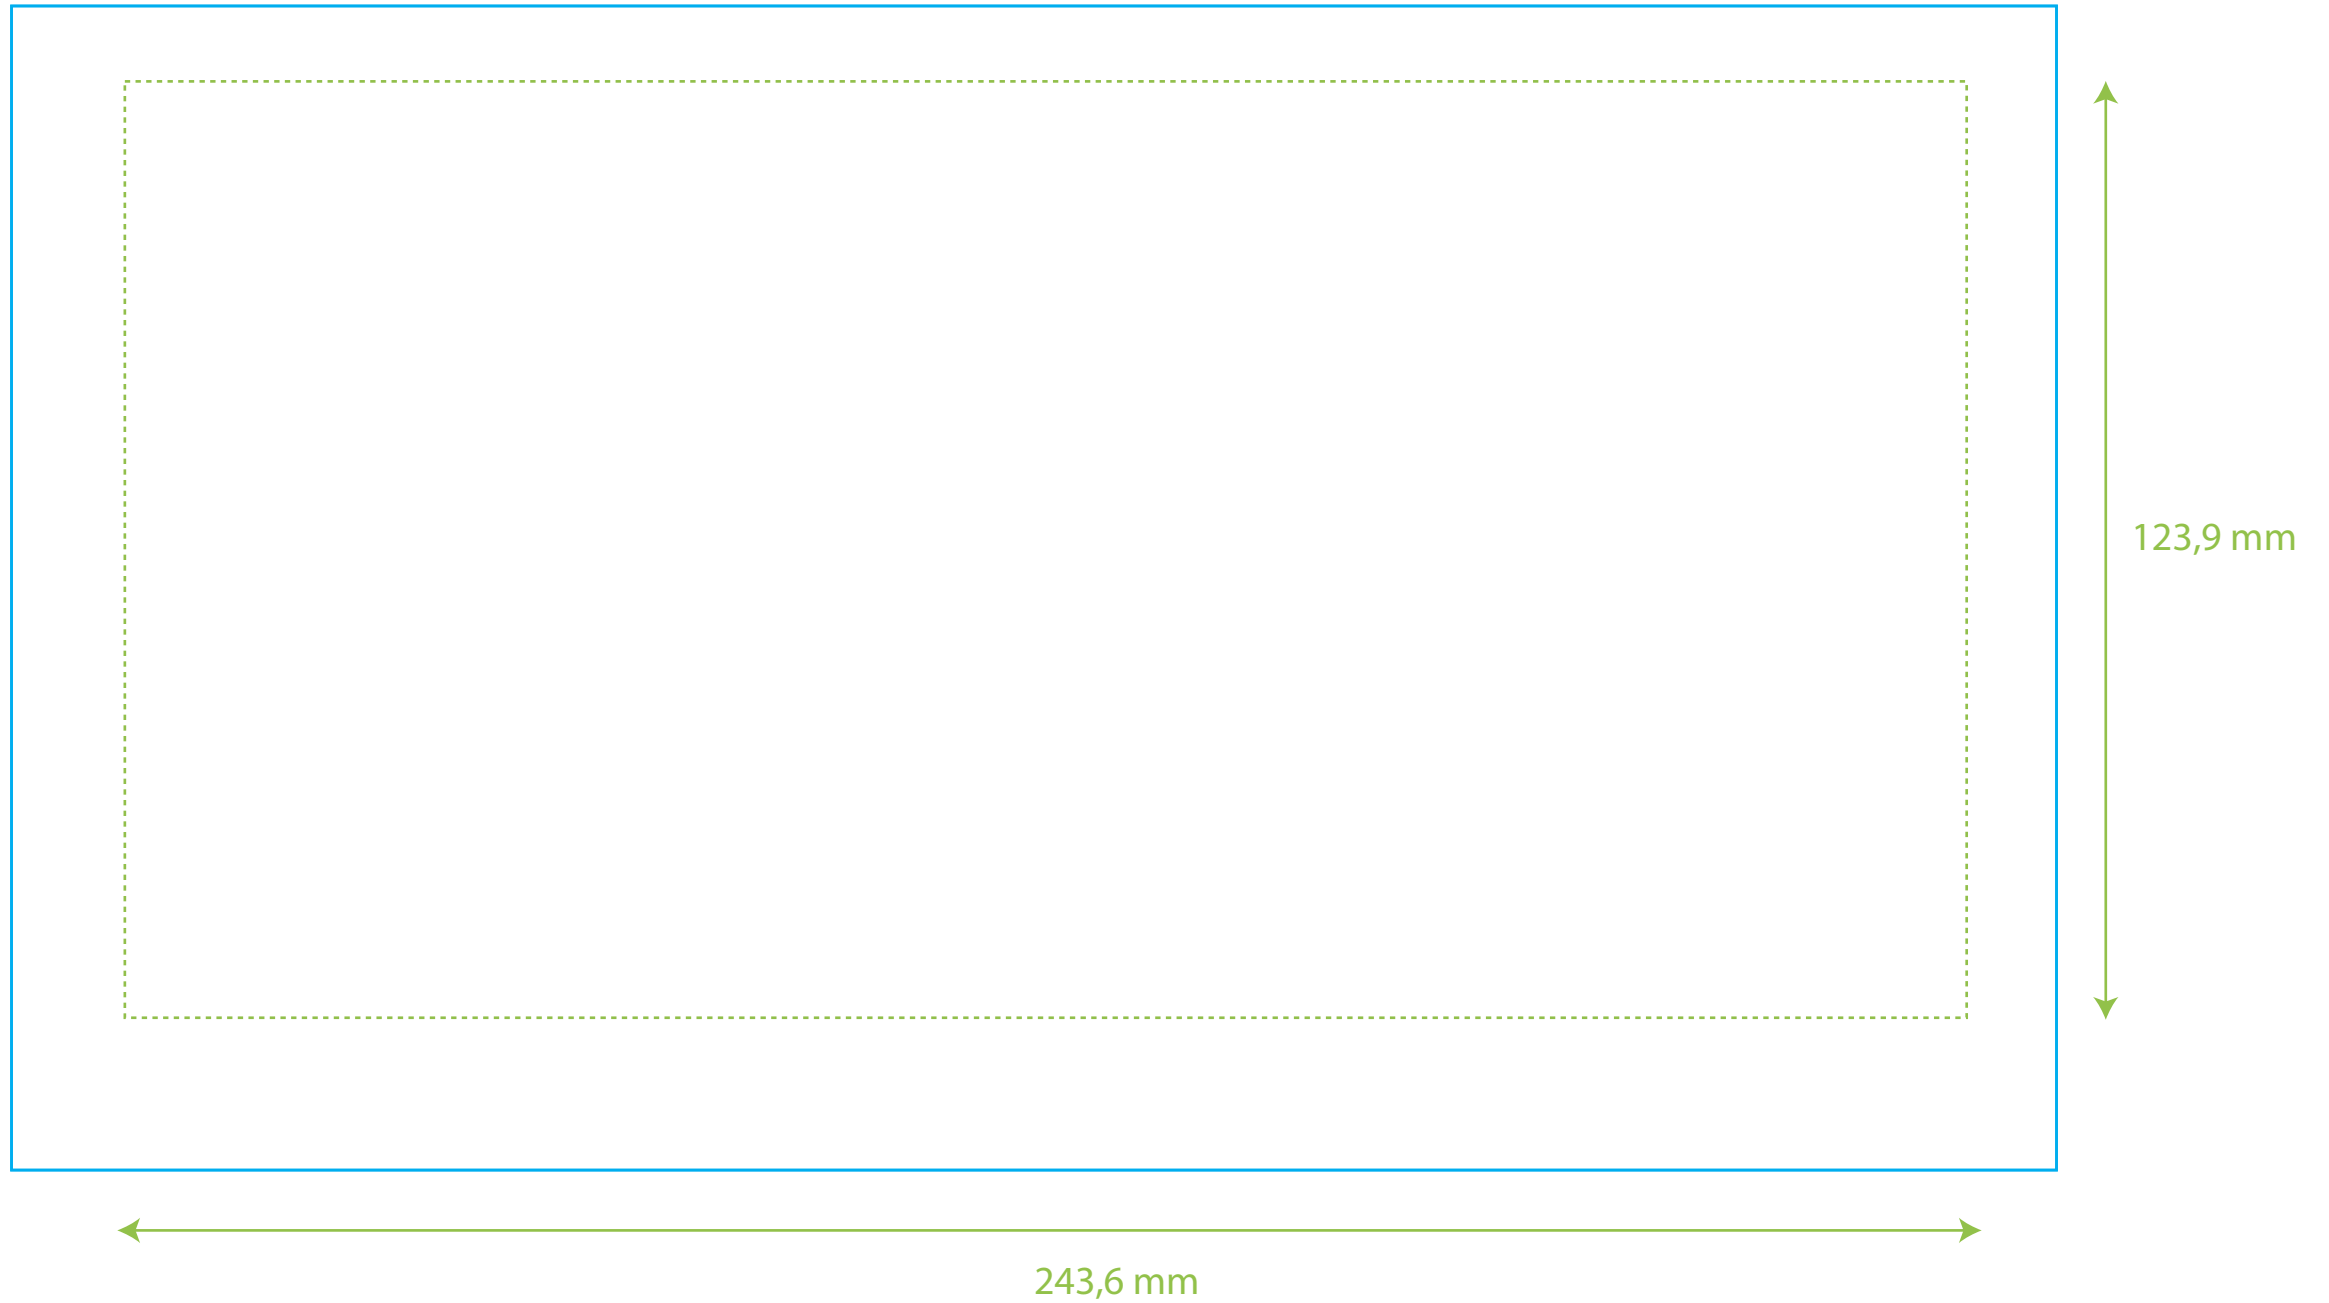

TBC615 1 - 10

10cl Rigid plastic cup PP - 1 o 2 colours

TBC615 2 de 10

30cl Rigid plastic cup PP - 1 o 2 colours

TBC615 3 - 10

40cl Rigid plastic cup PP - 1 o 2 colors

169,5mm

95,9mm

150 mm

70 mm

TBC615 4 - 10

50cl Rigid plastic cup PP Largo - 1 o 2 colours

TBC615 5 - 10

50cl Rigid plastic cup PP - 1 o 2 colours

115mm

240 mm

250mm

87 mm

TBC615 6 - 10

60cl Rigid plastic cup PP - 1 o 2 colours

TBC615 7 - 10

10cl Rigid plastic cup PP - Full color

TBC615 8 - 10

25cl Rigid plastic cup PP - Full color

TBC615 9 - 10

Rigid plastic cup PP 30 cl - Full color

115mm

200mm

TBC615 10 - 10

50cl - Rigid plastic cup - PP - Full color