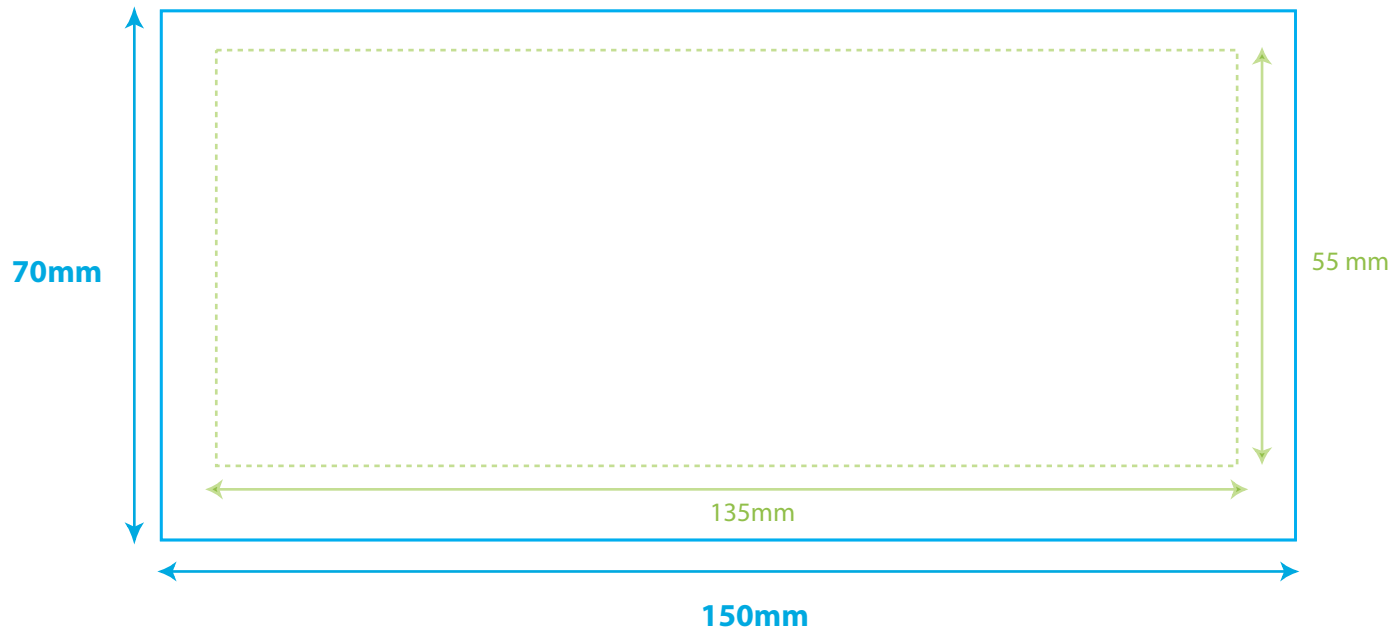

TBC615 1 - 10

10cl Rigid plastic cup PP - 1 o 2 colours

TBC615 2 de 10

30cl Rigid plastic cup PP - 1 o 2 colours

TBC615 3 - 10

40cl Rigid plastic cup PP - 1 o 2 colors

169,5mm

95,9mm

150 mm

70 mm

TBC615 4 - 10

50cl Rigid plastic cup PP Largo - 1 o 2 colours

TBC615 5 - 10

50cl Rigid plastic cup PP - 1 o 2 colours

115mm

240 mm

250mm

87 mm

TBC615 6 - 10

60cl Rigid plastic cup PP - 1 o 2 colours

TBC615 7 - 10

10cl Rigid plastic cup PP - Full color

TBC615 8 - 10

25cl Rigid plastic cup PP - Full color

TBC615 9 - 10

Rigid plastic cup PP 30 cl - Full color

115mm

200mm

TBC615 10 - 10

50cl - Rigid plastic cup - PP - Full color