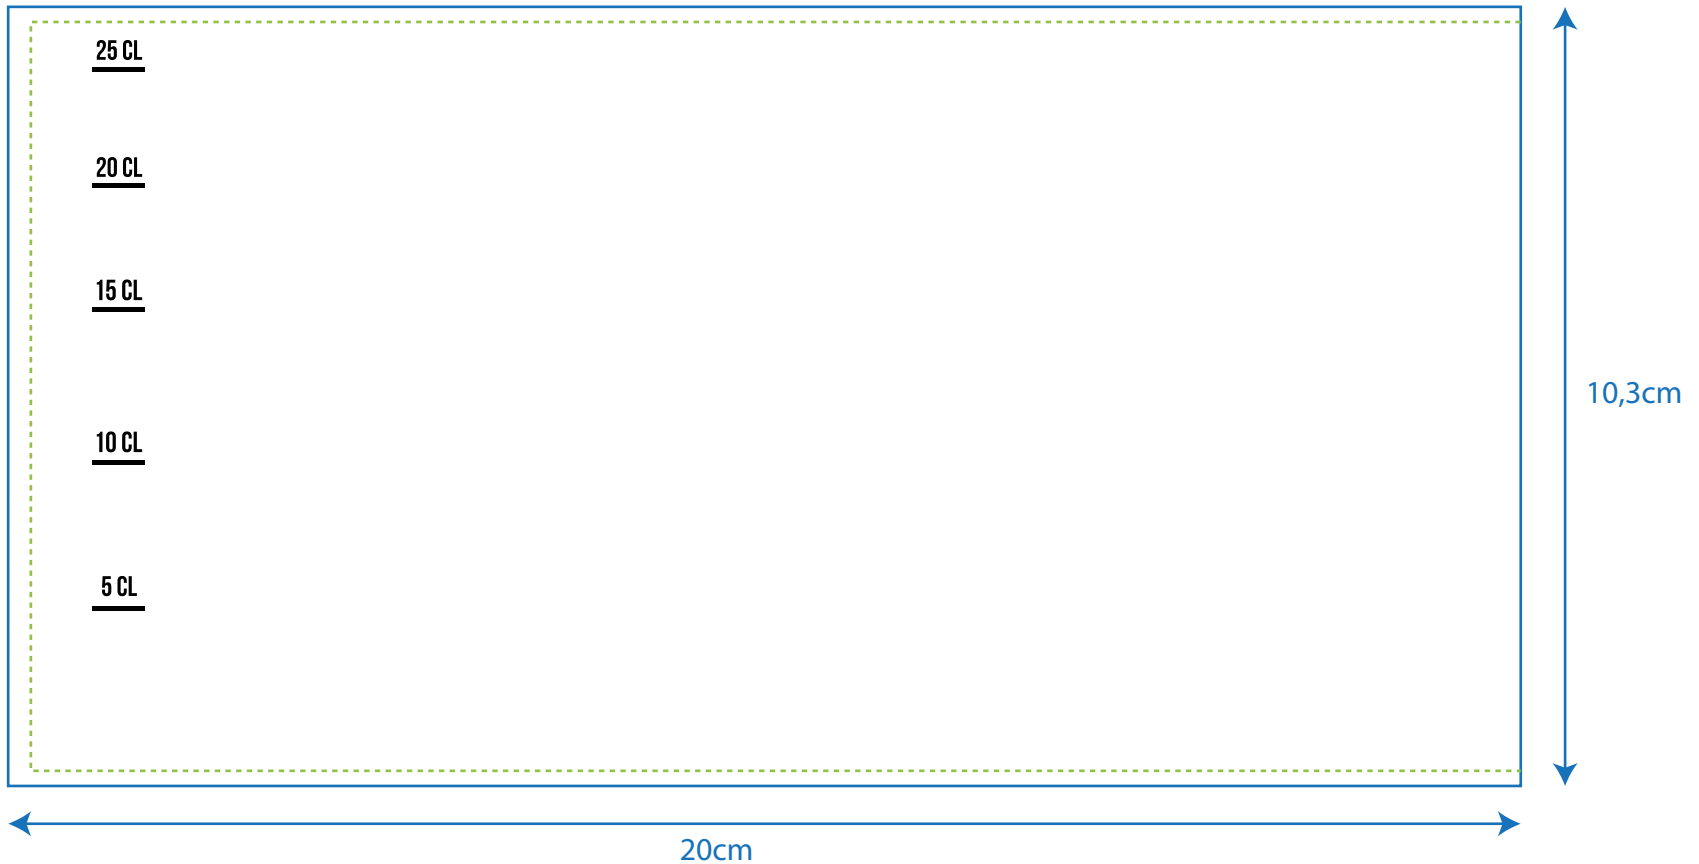

150 mm

70 mm

TBC615 4 - 10

50cl Rigid plastic cup PP Largo - 1 o 2 colours

TBC615 5 - 10

50cl Rigid plastic cup PP - 1 o 2 colours

115mm

240 mm

250mm

87 mm

TBC615 6 - 10

60cl Rigid plastic cup PP - 1 o 2 colours

TBC615 7 - 10

10cl Rigid plastic cup PP - Full color

TBC615 8 - 10

25cl Rigid plastic cup PP - Full color

TBC615 9 - 10

Rigid plastic cup PP 30 cl - Full color

115mm

200mm

TBC615 10 - 10

50cl - Rigid plastic cup - PP - Full color