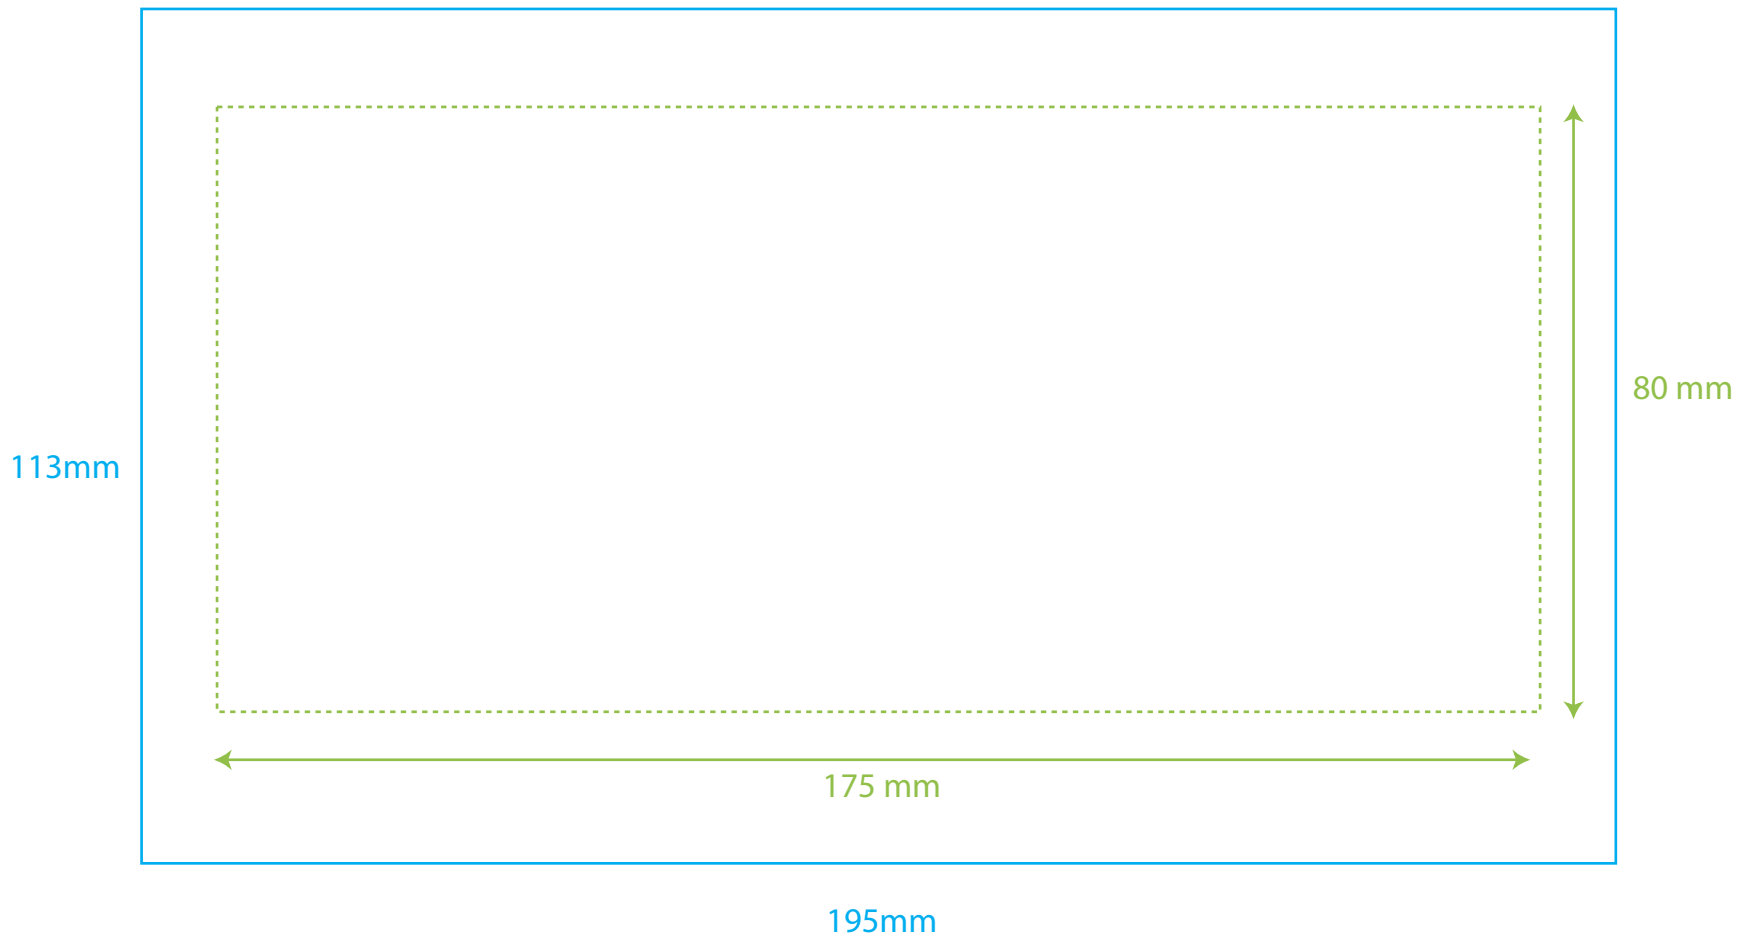

TBC615 1 - 10

10cl Rigid plastic cup PP - 1 o 2 colours

TBC615 2 de 10

30cl Rigid plastic cup PP - 1 o 2 colours

TBC615 3 - 10

40cl Rigid plastic cup PP - 1 o 2 colors

169,5mm

95,9mm

150 mm

70 mm

TBC615 4 - 10

50cl Rigid plastic cup PP Largo - 1 o 2 colours

TBC615 5 - 10

50cl Rigid plastic cup PP - 1 o 2 colours

115mm

240 mm

250mm

87 mm

TBC615 6 - 10

60cl Rigid plastic cup PP - 1 o 2 colours

TBC615 7 - 10

10cl Rigid plastic cup PP - Full color

TBC615 8 - 10

25cl Rigid plastic cup PP - Full color

TBC615 9 - 10

Rigid plastic cup PP 30 cl - Full color

115mm

200mm

TBC615 10 - 10

50cl - Rigid plastic cup - PP - Full color