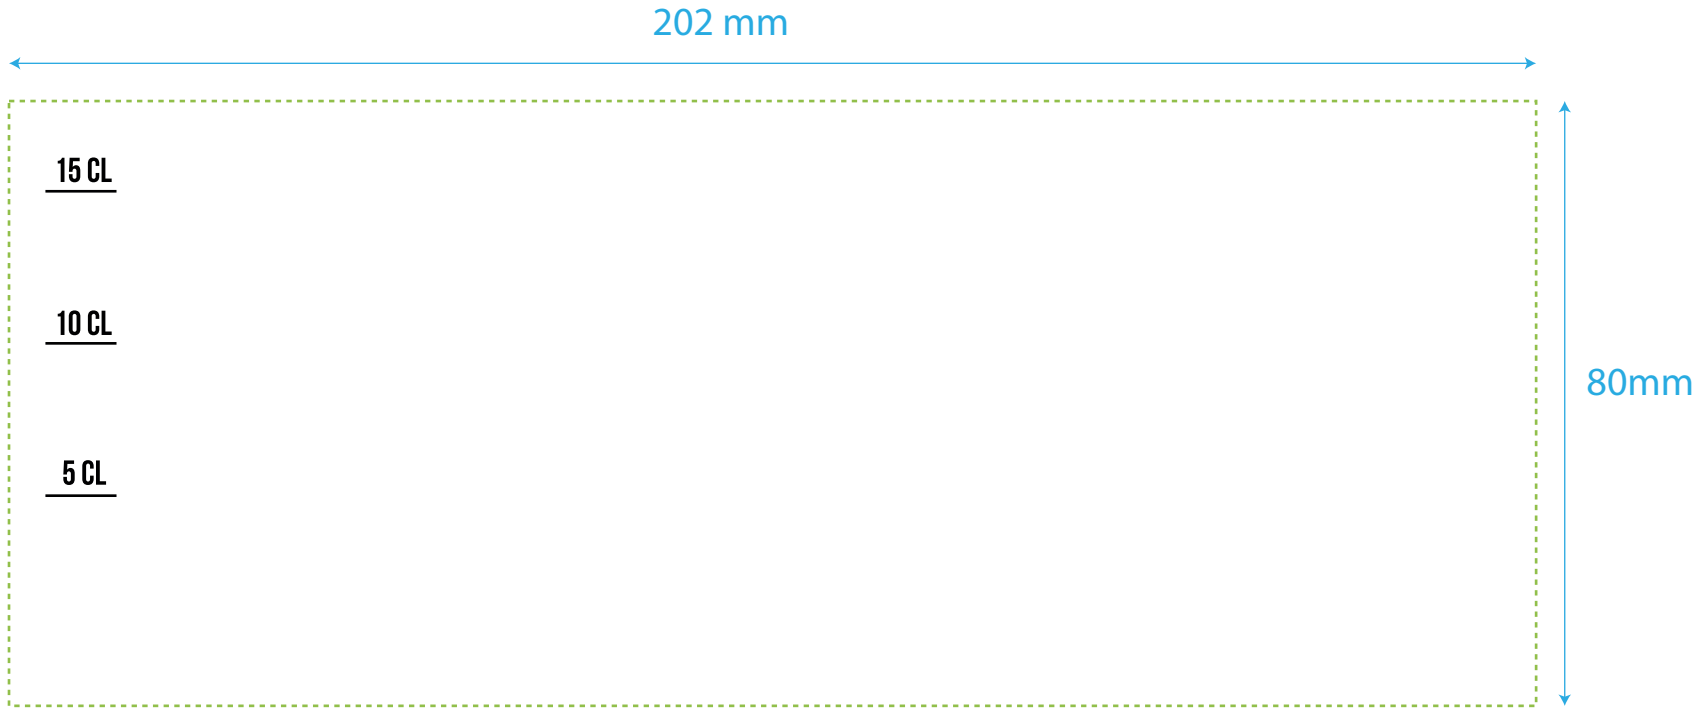

250mm

87 mm

TBC615 6 - 10

60cl Rigid plastic cup PP - 1 o 2 colours

TBC615 7 - 10

10cl Rigid plastic cup PP - Full color

TBC615 8 - 10

25cl Rigid plastic cup PP - Full color

TBC615 9 - 10

Rigid plastic cup PP 30 cl - Full color

115mm

200mm

TBC615 10 - 10

50cl - Rigid plastic cup - PP - Full color