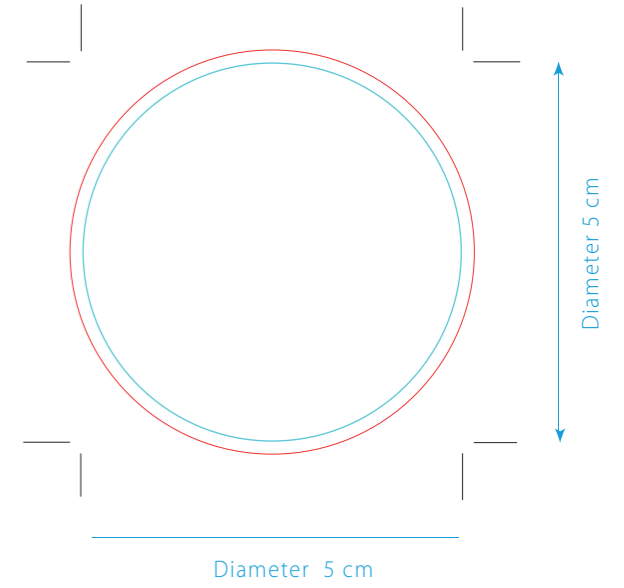

TBC160 1 - 5

Carton Water 33cl – Label

Carton Water 33cl – Double label

TBC160 2 - 5

33 cl / 50cl - Brick of water - Direct printing

Printing area
33cl

Printing area
50cl

Printing area
four-color

Printing area
1/2 colors

TBC160 3 - 5

CARTON WATER 33cl - ECO Water - All the colours___.

REMEMBER:

We will need 2 design files:

1. Open with all the images in LAYER. Attach the FONTS

that are used in development (All editable).

that are used in development (All editable).

2. Another file, vectorized.

3. Please keep the "KEYLINES" LAYER how you receive it.

. You can change the placement and color / size of the texts

as long as they have a minimum size of 7pt.

. You can add a claim of your preference

TBC160 4 - 5

50cl Carton Water - Sticker label 1 side

50cl Carton Water - Sticker label 2 sides

--- Dashed line bleed area

TBC165 - CARTON WATER 50cl - ECO Water - All the Colours