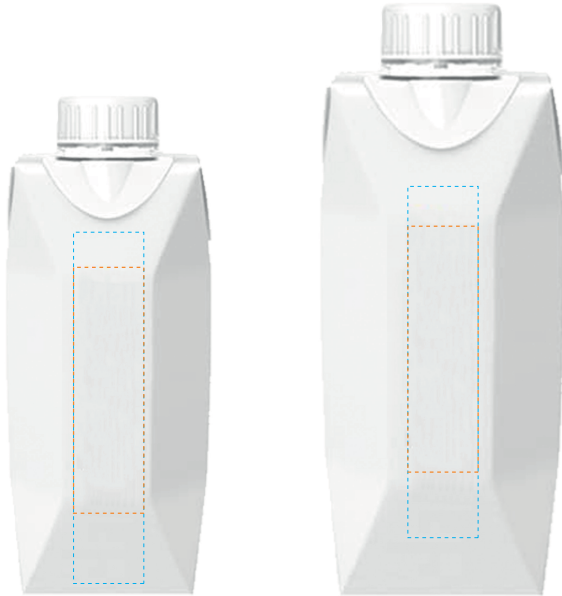

TBC160 1 - 5

Carton Water 33cl – Label

Carton Water 33cl – Double label

TBC160 2 - 5

33 cl / 50cl - Brick of water - Direct printing

Printing area
33cl

Printing area
50cl

Printing area
four-color