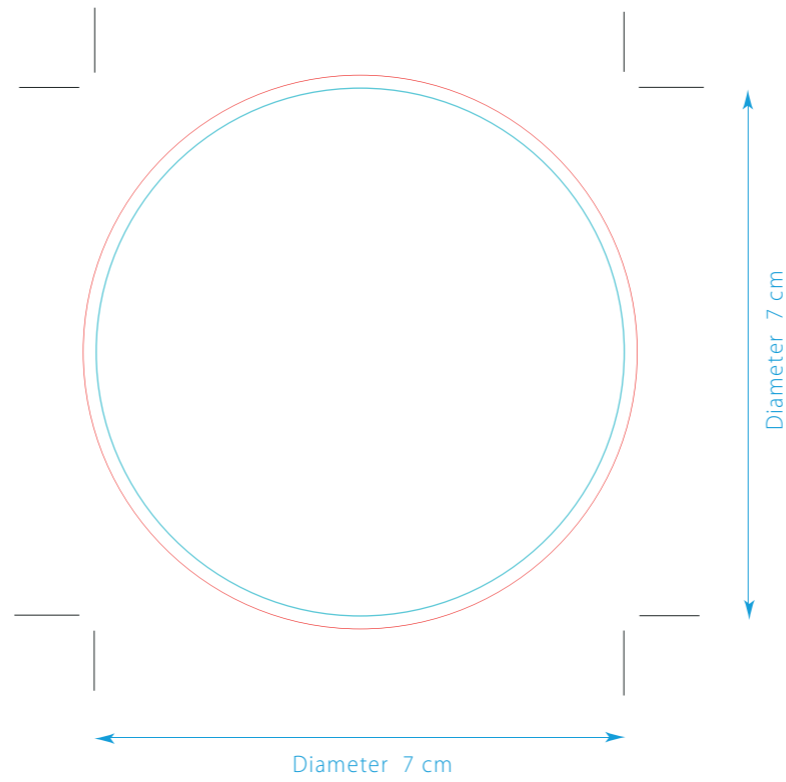

TBC160 1 - 5

Carton Water 33cl – Label

Carton Water 33cl – Double label

TBC160 2 - 5

33 cl / 50cl - Brick of water - Direct printing

Printing area
33cl

Printing area
50cl

Printing area
four-color

Printing area
1/2 colors

TBC160 3 - 5

CARTON WATER 33cl - ECO Water - All the colours___.

REMEMBER:

We will need 2 design files:

1. Open with all the images in LAYER. Attach the FONTS

that are used in development (All editable).

that are used in development (All editable).

2. Another file, vectorized.

3. Please keep the "KEYLINES" LAYER how you receive it.

. You can change the placement and color / size of the texts

as long as they have a minimum size of 7pt.

. You can add a claim of your preference

TBC160 4 - 5

50cl Carton Water - Sticker label 1 side

50cl Carton Water - Sticker label 2 sides

--- Dashed line bleed area

TBC165 - CARTON WATER 50cl - ECO Water - All the Colours