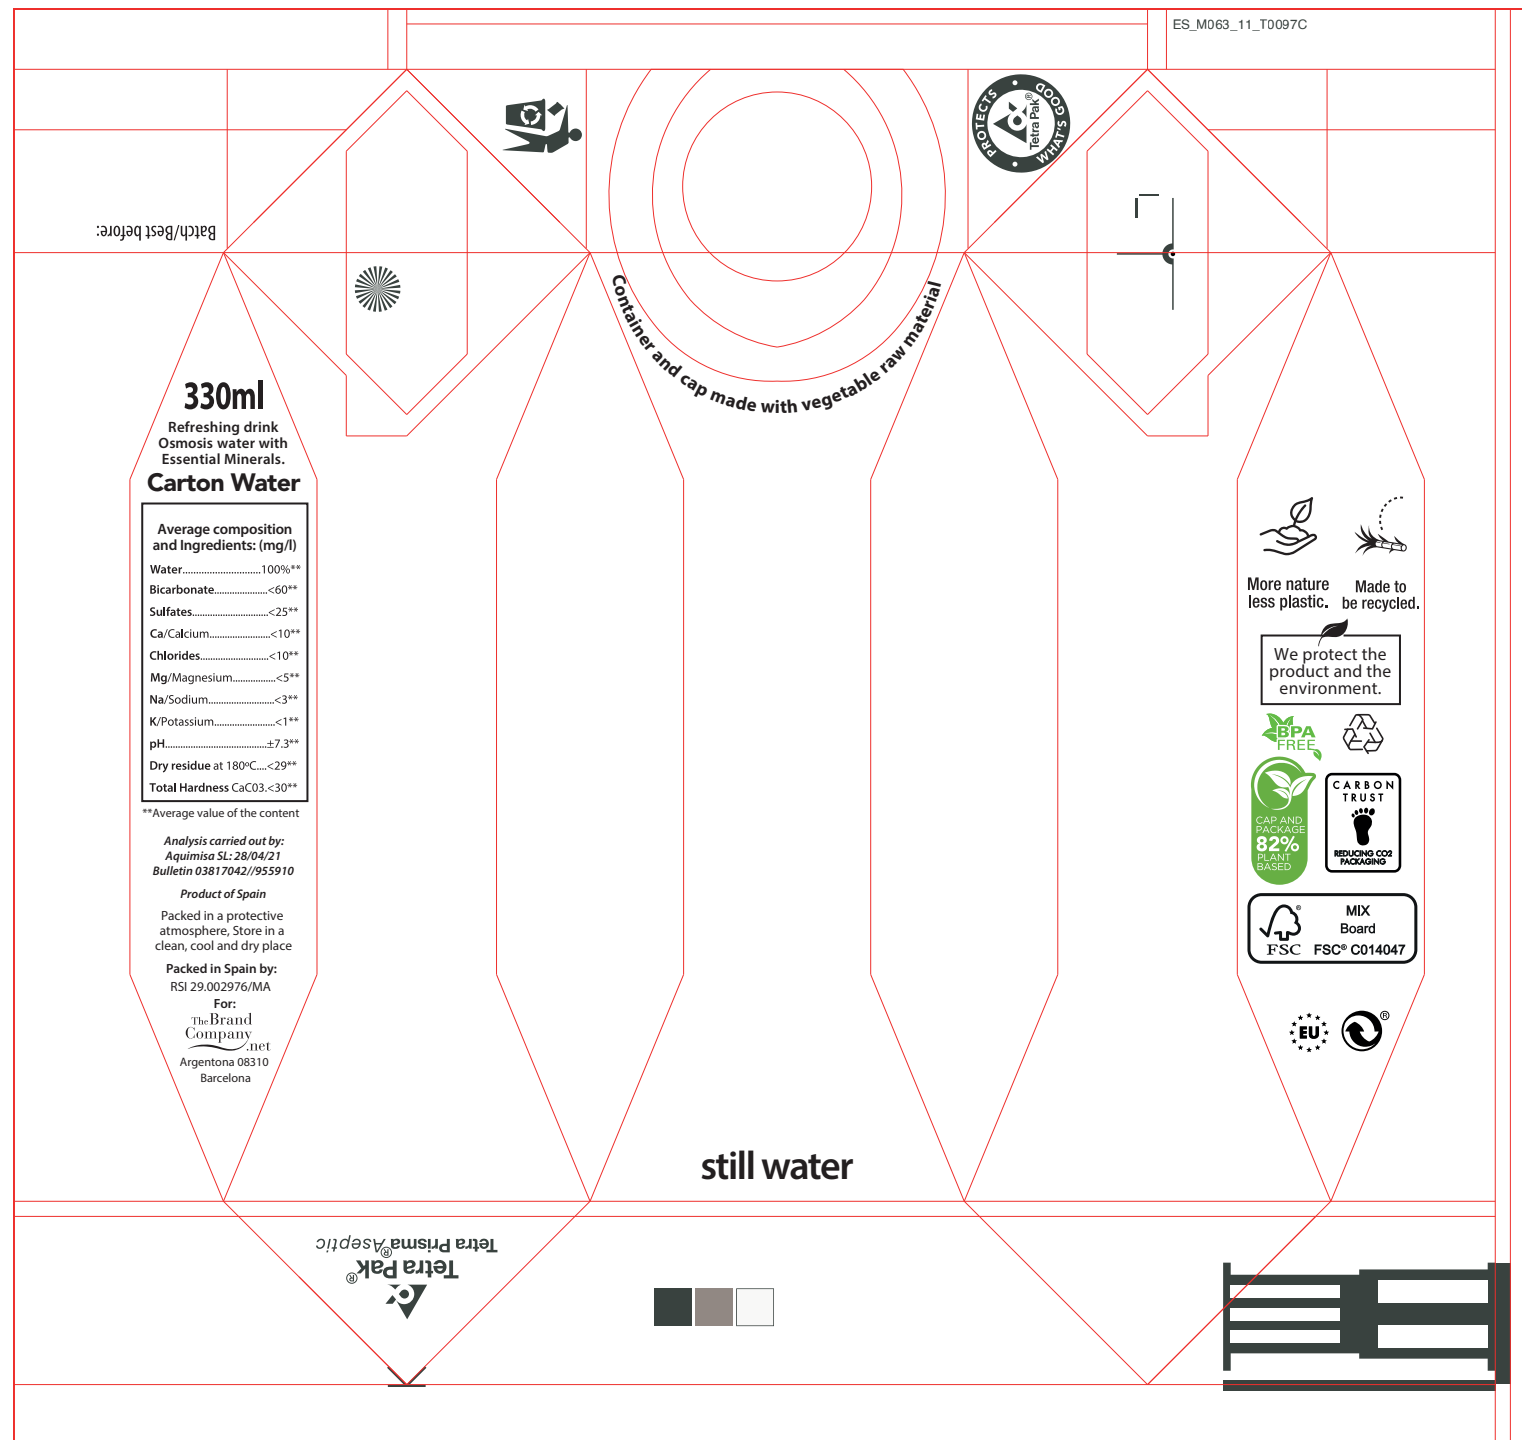

TBC160 1 - 5

Carton Water 33cl – Label

Carton Water 33cl – Double label

TBC160 2 - 5

33 cl / 50cl - Brick of water - Direct printing

Printing area
33cl

Printing area
50cl

Printing area
four-color

Printing area
1/2 colors

TBC160 3 - 5

CARTON WATER 33cl - ECO Water - All the colours___.

REMEMBER:

We will need 2 design files:

1. Open with all the images in LAYER. Attach the FONTS

that are used in development (All editable).

that are used in development (All editable).

2. Another file, vectorized.

3. Please keep the "KEYLINES" LAYER how you receive it.

. You can change the placement and color / size of the texts

as long as they have a minimum size of 7pt.

. You can add a claim of your preference

TBC160 4 - 5

50cl Carton Water - Sticker label 1 side

50cl Carton Water - Sticker label 2 sides

--- Dashed line bleed area

TBC165 - CARTON WATER 50cl - ECO Water - All the Colours