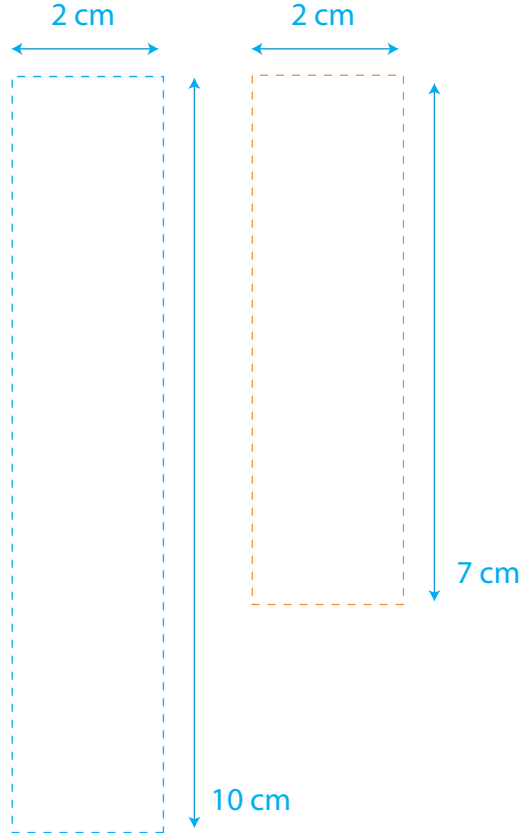

TBC160 1 - 5

Carton Water 33cl – Label

Carton Water 33cl – Double label

TBC160 2 - 5

33 cl / 50cl - Brick of water - Direct printing

Printing area
33cl

Printing area
50cl

Printing area
four-color

Printing area
1/2 colors

TBC160 3 - 5

CARTON WATER 33cl - ECO Water - All the colours___.

REMEMBER:

We will need 2 design files:

1. Open with all the images in LAYER. Attach the FONTS

that are used in development (All editable).

that are used in development (All editable).

2. Another file, vectorized.

3. Please keep the "KEYLINES" LAYER how you receive it.

. You can change the placement and color / size of the texts

as long as they have a minimum size of 7pt.

. You can add a claim of your preference

TBC160 4 - 5

50cl Carton Water - Sticker label 1 side

50cl Carton Water - Sticker label 2 sides

--- Dashed line bleed area

TBC165 - CARTON WATER 50cl - ECO Water - All the Colours