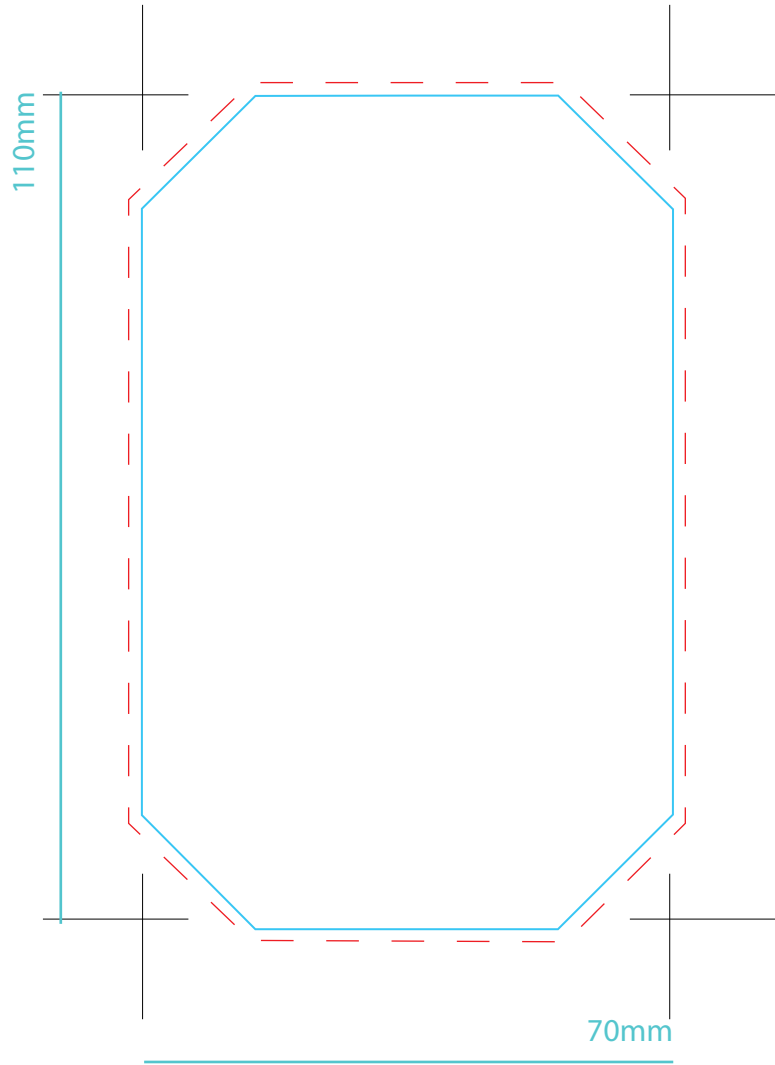

TBC160 1 - 5

Carton Water 33cl – Label

Carton Water 33cl – Double label

TBC160 2 - 5

33 cl / 50cl - Brick of water - Direct printing

Printing area
33cl

Printing area
50cl

Printing area
four-color

. If you are going to make a background with a photograph or a plot, the letters in

white should have a frame or profile around. We can do that do us for you.

. The logos are optional (except the logos: recycled, FSC and tetra pack).

. You can add a claim of your preference

TBC160 4 - 5

50cl Carton Water - Sticker label 1 side

50cl Carton Water - Sticker label 2 sides

--- Dashed line bleed area

TBC165 - CARTON WATER 50cl - ECO Water - All the Colours