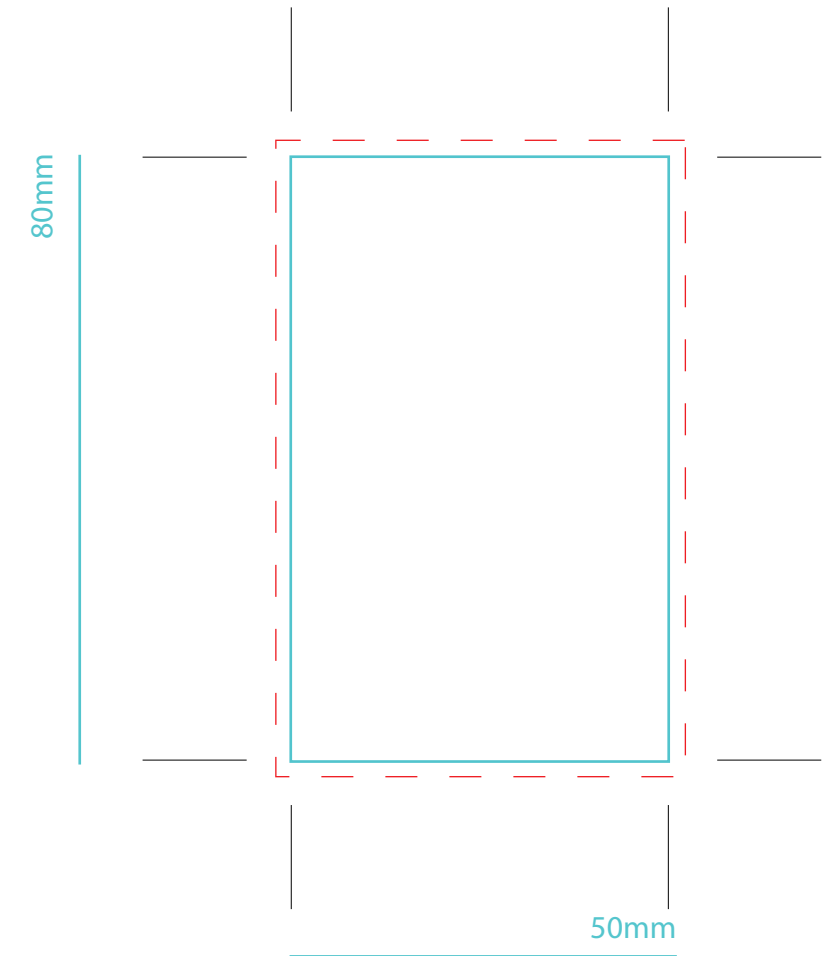

TBC160 1 - 5

Carton Water 33cl – Label

Carton Water 33cl – Double label

TBC160 2 - 5

33 cl / 50cl - Brick of water - Direct printing

Printing area
33cl

Printing area
50cl

Printing area
four-color

that are used in development (All editable).

2. Another file, vectorized.

3. Please keep the "KEYLINES" LAYER how you receive it.

. You can change the placement and color / size of the texts

as long as they have a minimum size of 7pt.

. If you are going to make a background with a photograph or a plot, the letters in

white should have a frame or profile around. We can do that do us for you.

. The logos are optional (except the logos: recycled, FSC and tetra pack).

. You can add a claim of your preference

TBC160 4 - 5

50cl Carton Water - Sticker label 1 side

50cl Carton Water - Sticker label 2 sides

--- Dashed line bleed area

TBC165 - CARTON WATER 50cl - ECO Water - All the Colours