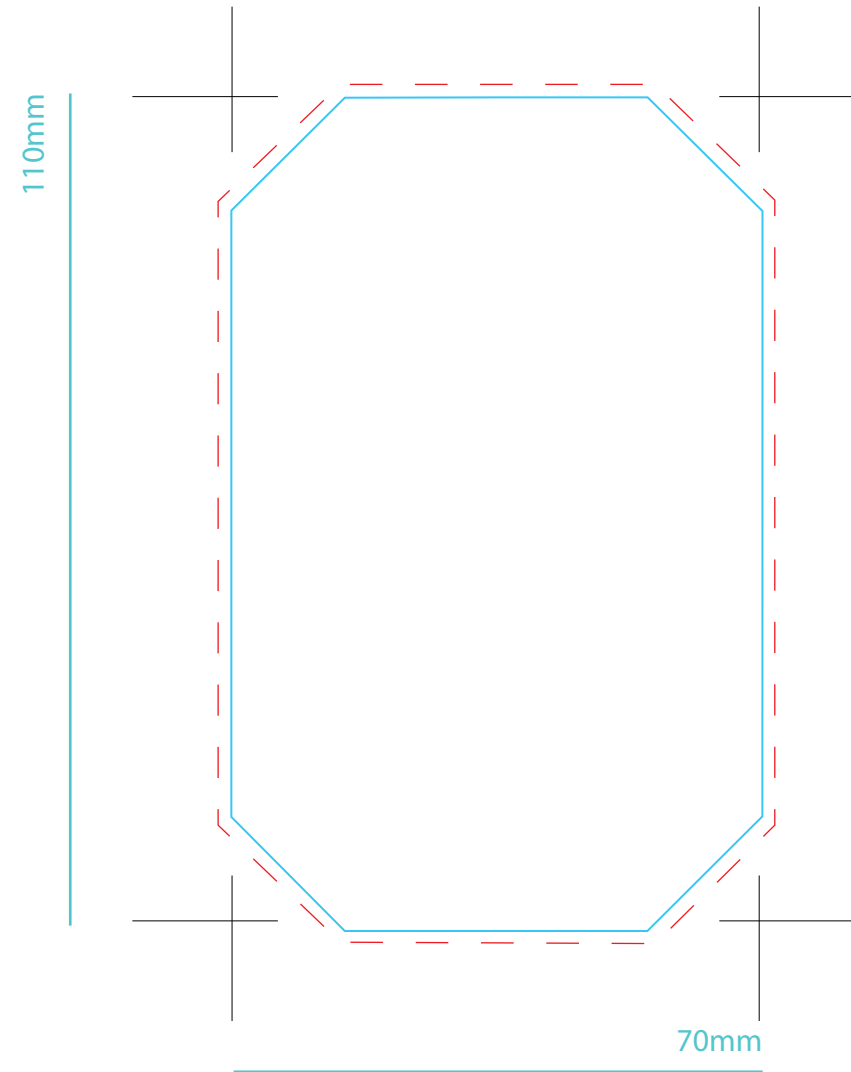

TBC160 1 - 5

Carton Water 33cl – Label

Carton Water 33cl – Double label

TBC160 2 - 5

33 cl / 50cl - Brick of water - Direct printing

Printing area
33cl

Printing area
50cl

Printing area
four-color

. If you are going to make a background with a photograph or a plot, the letters in

white should have a frame or profile around. We can do that do us for you.

. The logos are optional (except the logos: recycled, FSC and tetra pack).

. You can add a claim of your preference

TBC160 4 - 5

50cl Carton Water - Sticker label 1 side

50cl Carton Water - Sticker label 2 sides

--- Dashed line bleed area

TBC165 - CARTON WATER 50cl - ECO Water - All the Colours