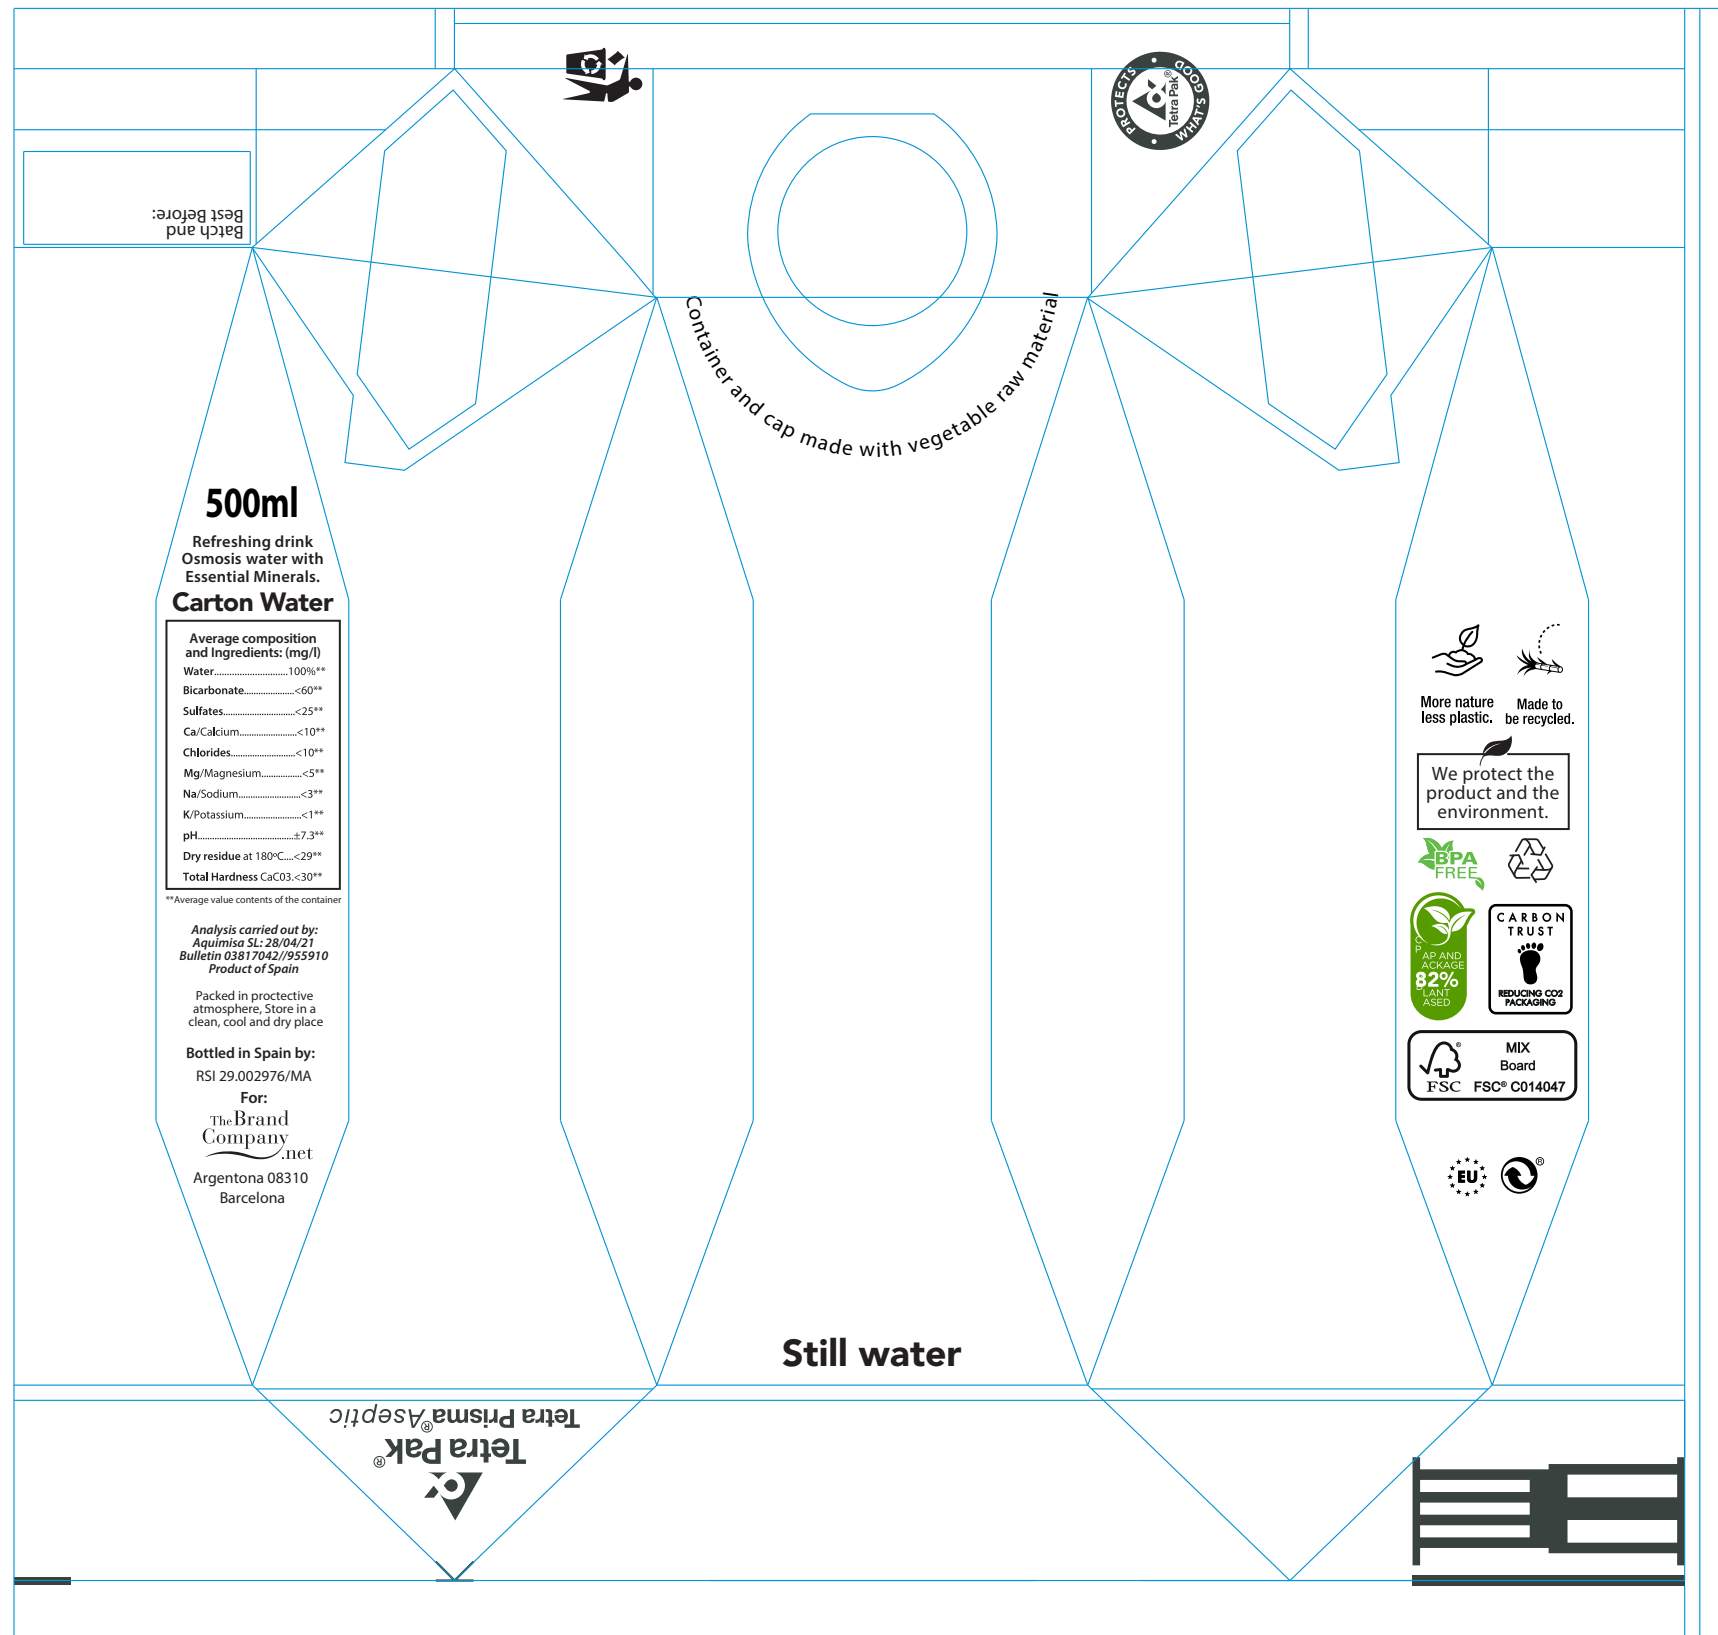

TBC160 1 - 5

Carton Water 33cl – Label

Carton Water 33cl – Double label

TBC160 2 - 5

33 cl / 50cl - Brick of water - Direct printing

Printing area
33cl

Printing area
50cl

Printing area
four-color

Printing area
1/2 colors

TBC160 3 - 5

CARTON WATER 33cl - ECO Water - All the colours___.

REMEMBER:

We will need 2 design files:

1. Open with all the images in LAYER. Attach the FONTS

that are used in development (All editable).

. If you are going to make a background with a photograph or a plot, the letters in

white should have a frame or profile around. We can do that do us for you.

. The logos are optional (except the logos: recycled, FSC and tetra pack).

. You can add a claim of your preference

TBC160 4 - 5

50cl Carton Water - Sticker label 1 side

50cl Carton Water - Sticker label 2 sides

--- Dashed line bleed area

TBC165 - CARTON WATER 50cl - ECO Water - All the Colours