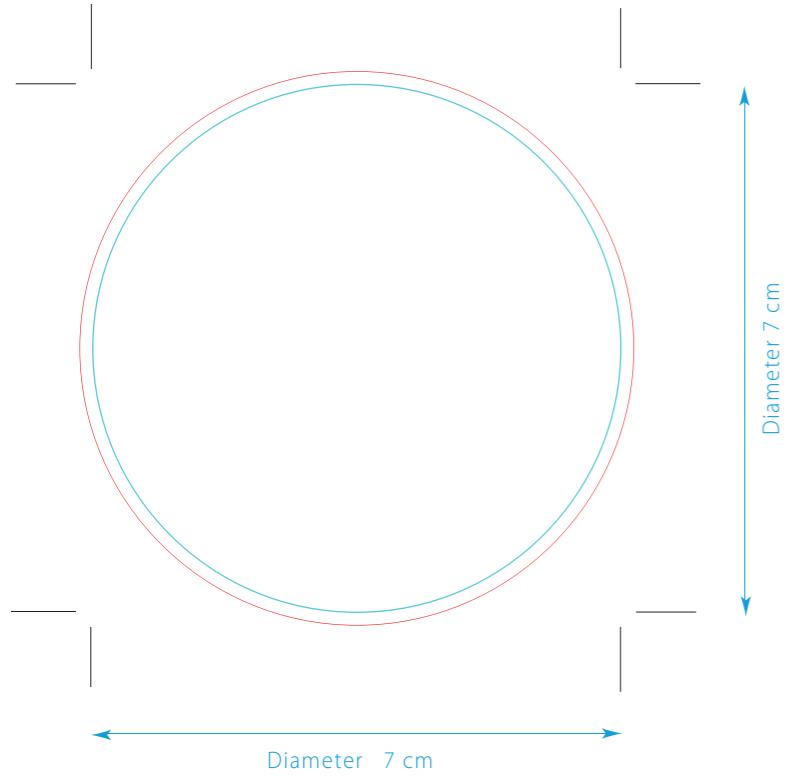

TBC160 1 - 5

Carton Water 33cl – Label

Carton Water 33cl – Double label

TBC160 2 - 5

33 cl / 50cl - Brick of water - Direct printing

Printing area
33cl

Printing area
50cl

Printing area
four-color

that are used in development (All editable).

2. Another file, vectorized.

3. Please keep the "KEYLINES" LAYER how you receive it.

. You can change the placement and color / size of the texts

as long as they have a minimum size of 7pt.

. You can add a claim of your preference

TBC160 4 - 5

50cl Carton Water - Sticker label 1 side

50cl Carton Water - Sticker label 2 sides

--- Dashed line bleed area

TBC165 - CARTON WATER 50cl - ECO Water - All the Colours