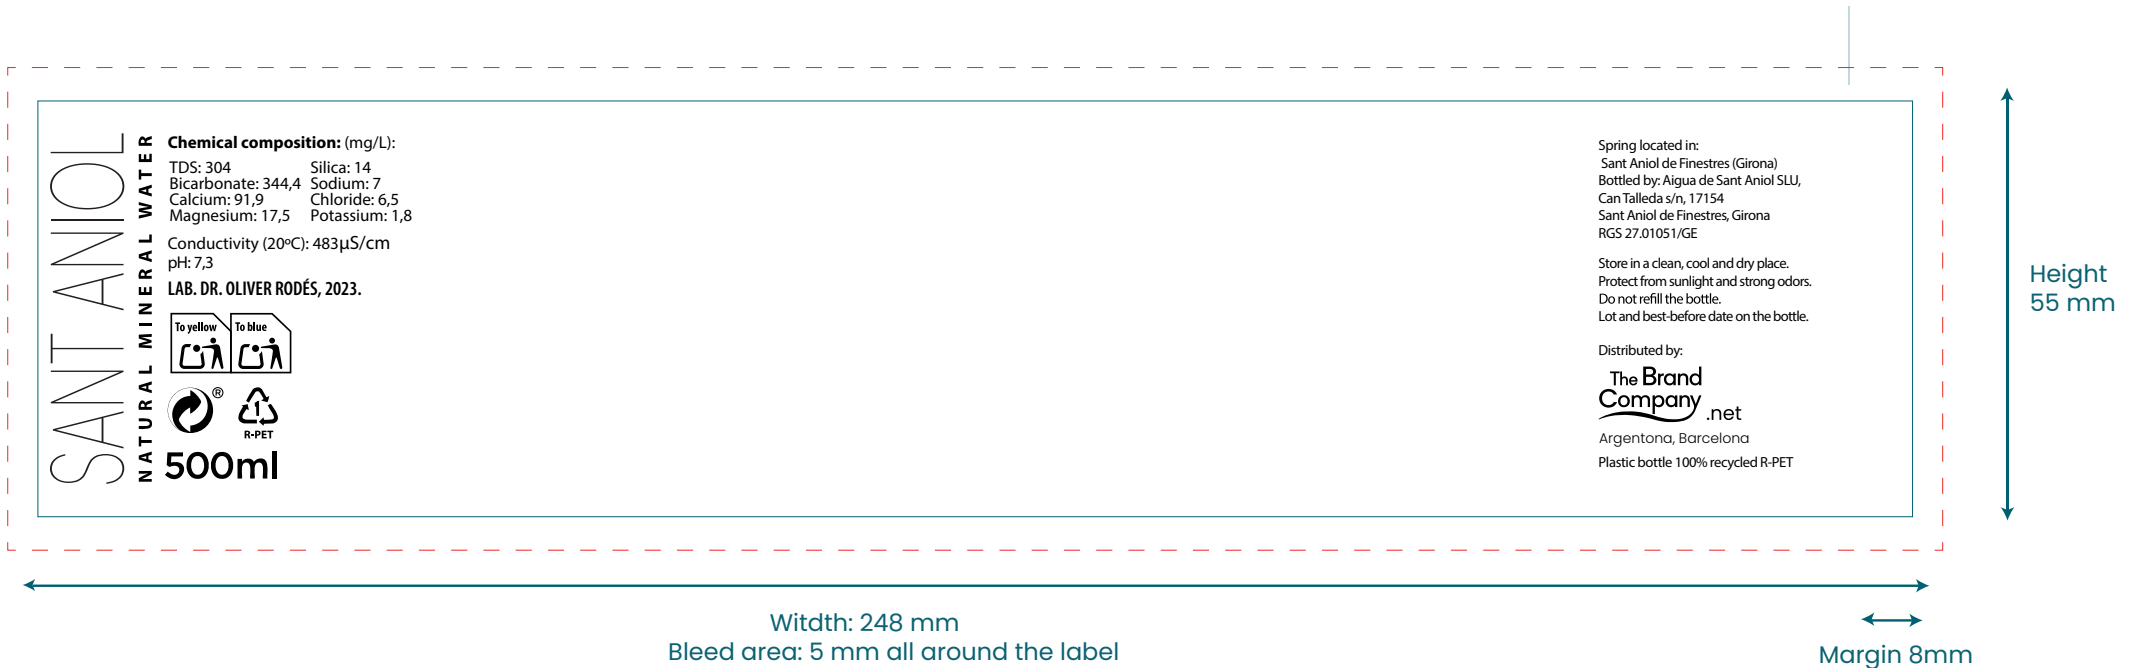

50cl Origen - Paper or plastic label / Direct print

**Water Health Labelling Regulations:**

The largest letter of Sant Aniol must be 1.5 times larger than the largest letter of the advertiser.