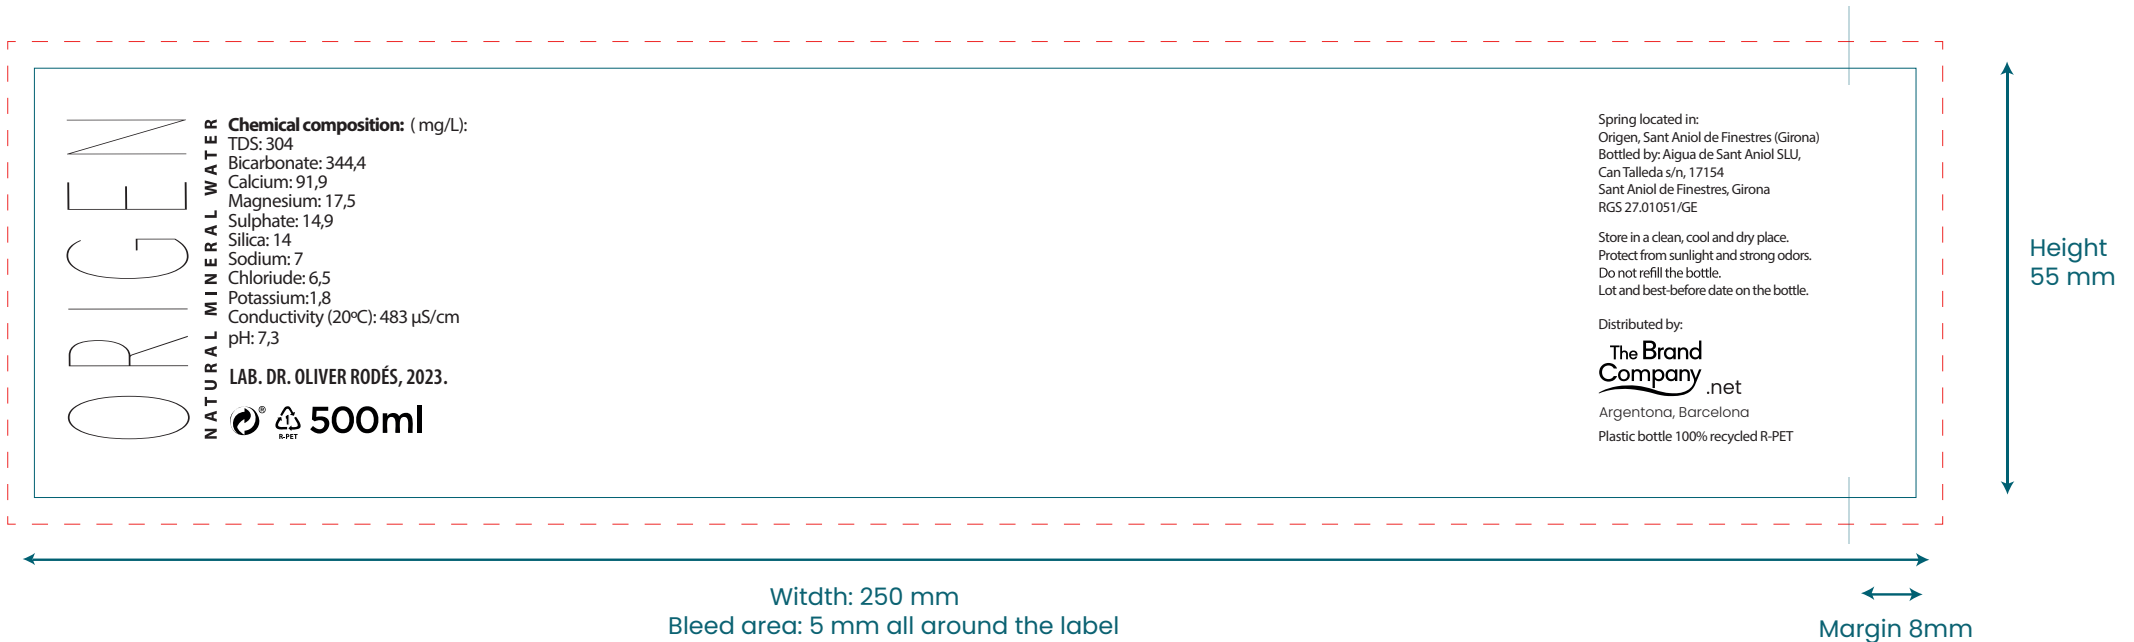

## 25cl Origen - Paper or Plastic Label / Direct Print

## Origen PET 25cl Full Wrap

Sleeve 102 mm width x 109 mm height

MATERIAL PVC FILM

Transparent/Clear

Print area

Text area

Add Lot and Best Before

## 50cl Origen - Paper or plastic label / Direct print

**Water Health Labelling Regulations:**

The largest letter of Sant Aniol must be 1.5 times larger than the largest letter of the advertiser.