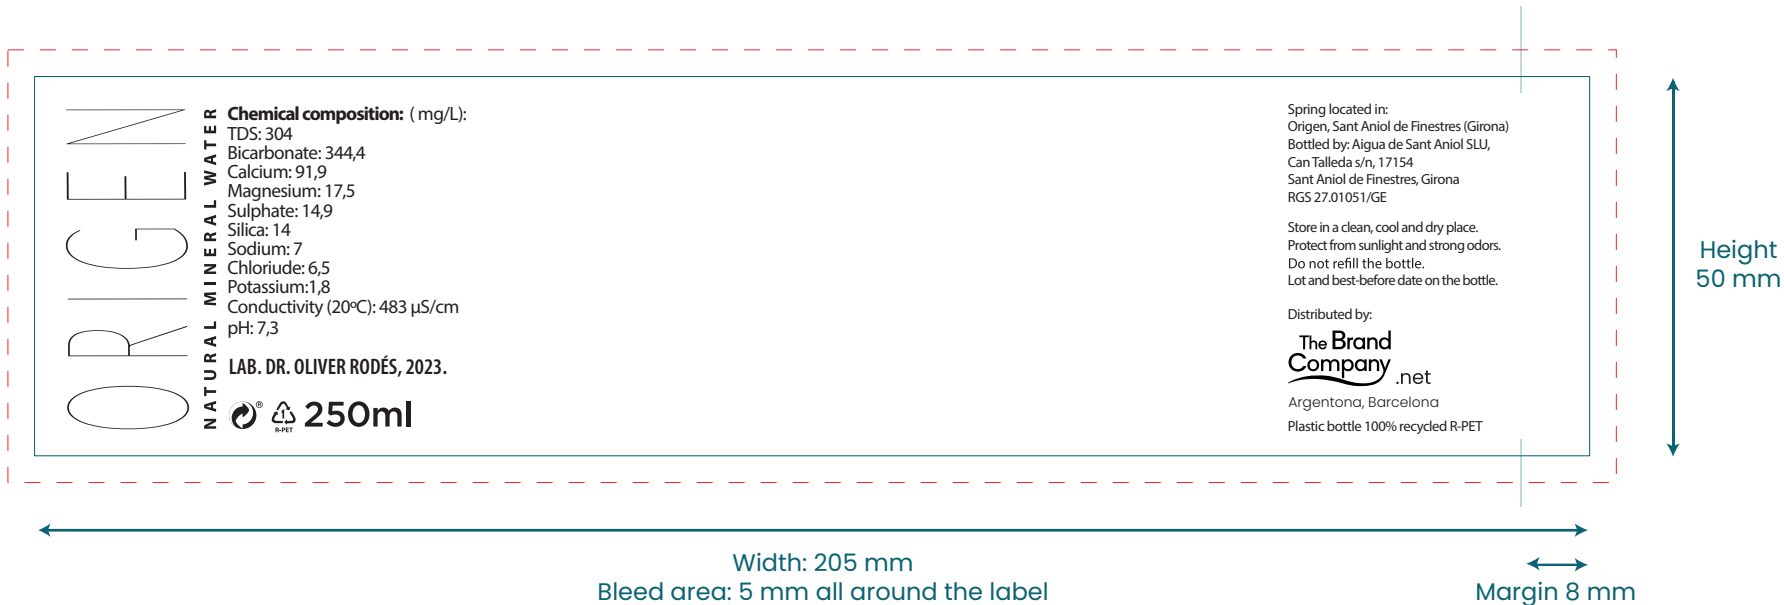

## 25cl Origen - Paper or Plastic Label / Direct Print

## Origen PET 25cl Full Wrap

Sleeve 102 mm width x 109 mm height

MATERIAL PVC FILM

Transparent/Clear

Print area

Text area

Add Lot and Best Before

## 50cl Origen - Paper or plastic label / Direct print

**Water Health Labelling Regulations:**

The largest letter of Sant Aniol must be 1.5 times larger than the largest letter of the advertiser.