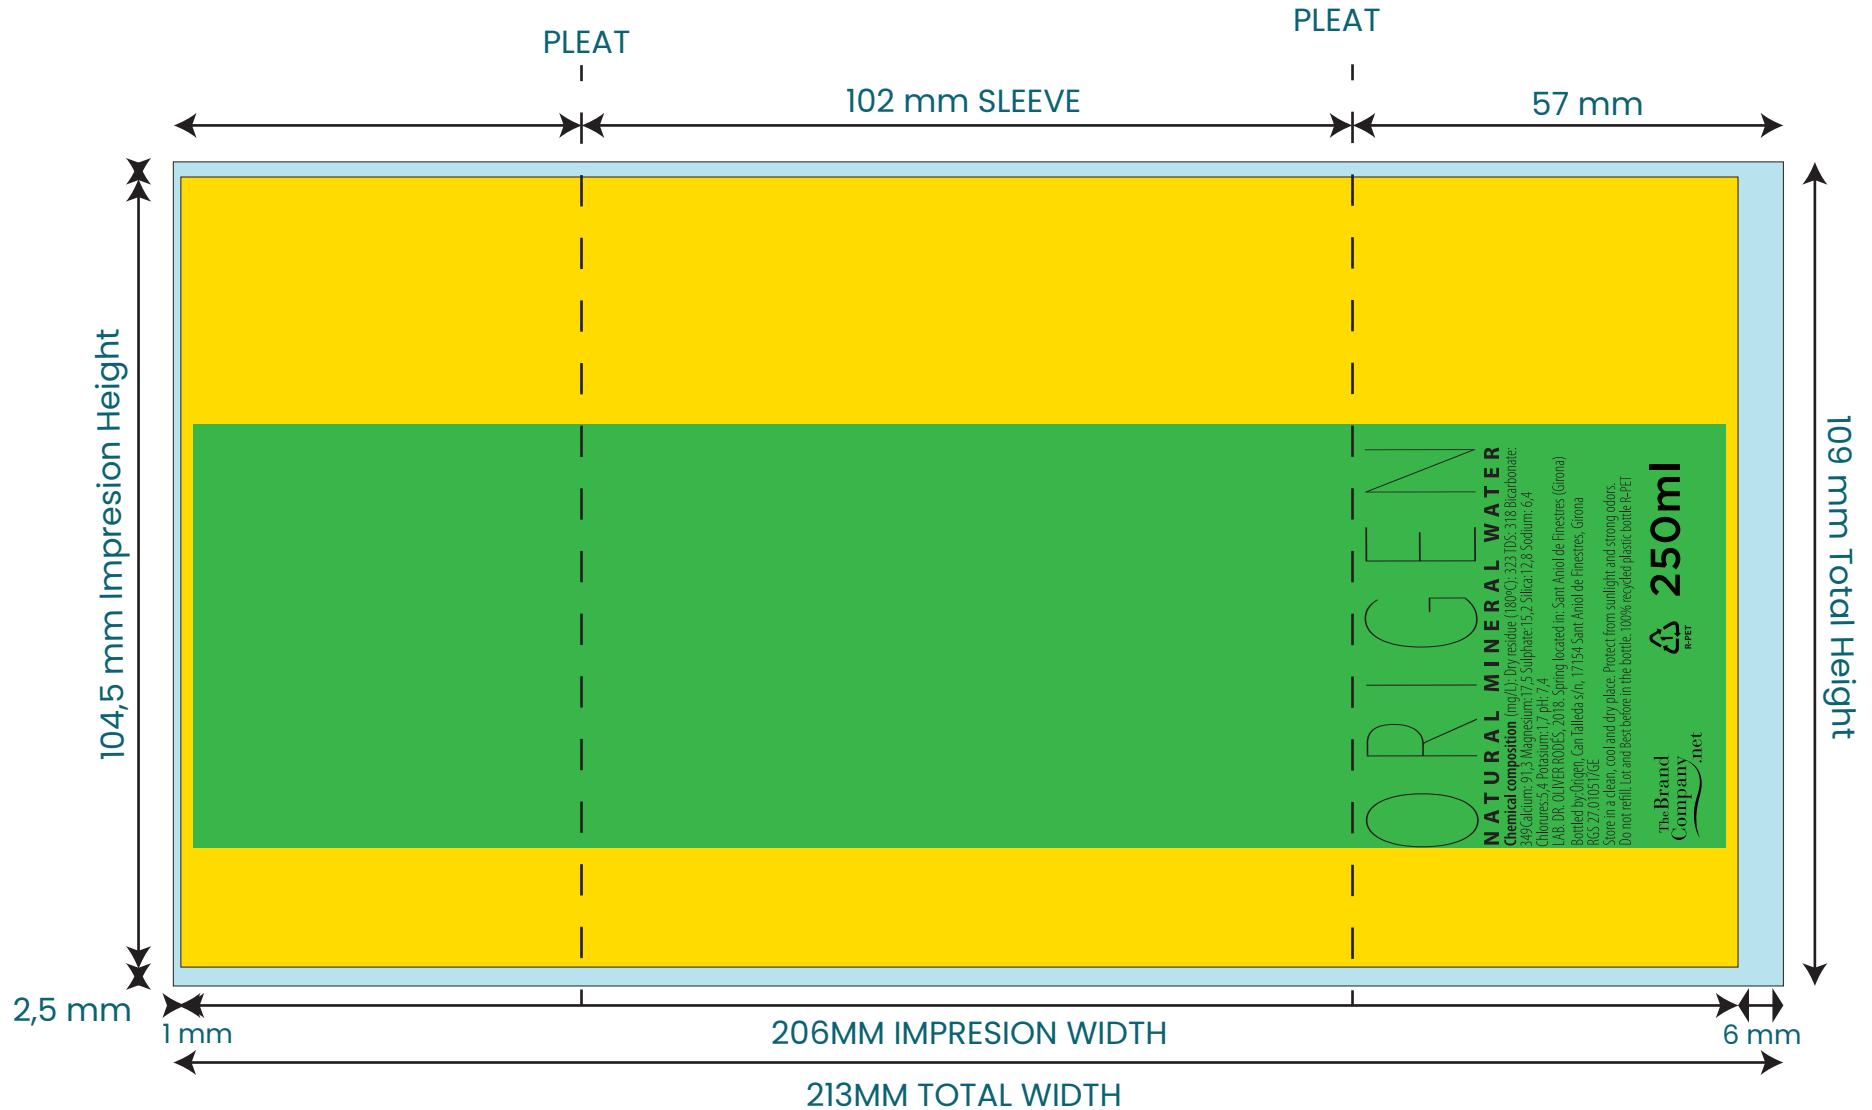

## 25cl Origen - Paper or Plastic Label / Direct Print

## Origen PET 25cl Full Wrap

Sleeve 102 mm width x 109 mm height

MATERIAL PVC FILM

Transparent/Clear

Print area

Text area

Add Lot and Best Before

## 50cl Origen - Paper or plastic label / Direct print

**Water Health Labelling Regulations:**

The largest letter of Sant Aniol must be 1.5 times larger than the largest letter of the advertiser.