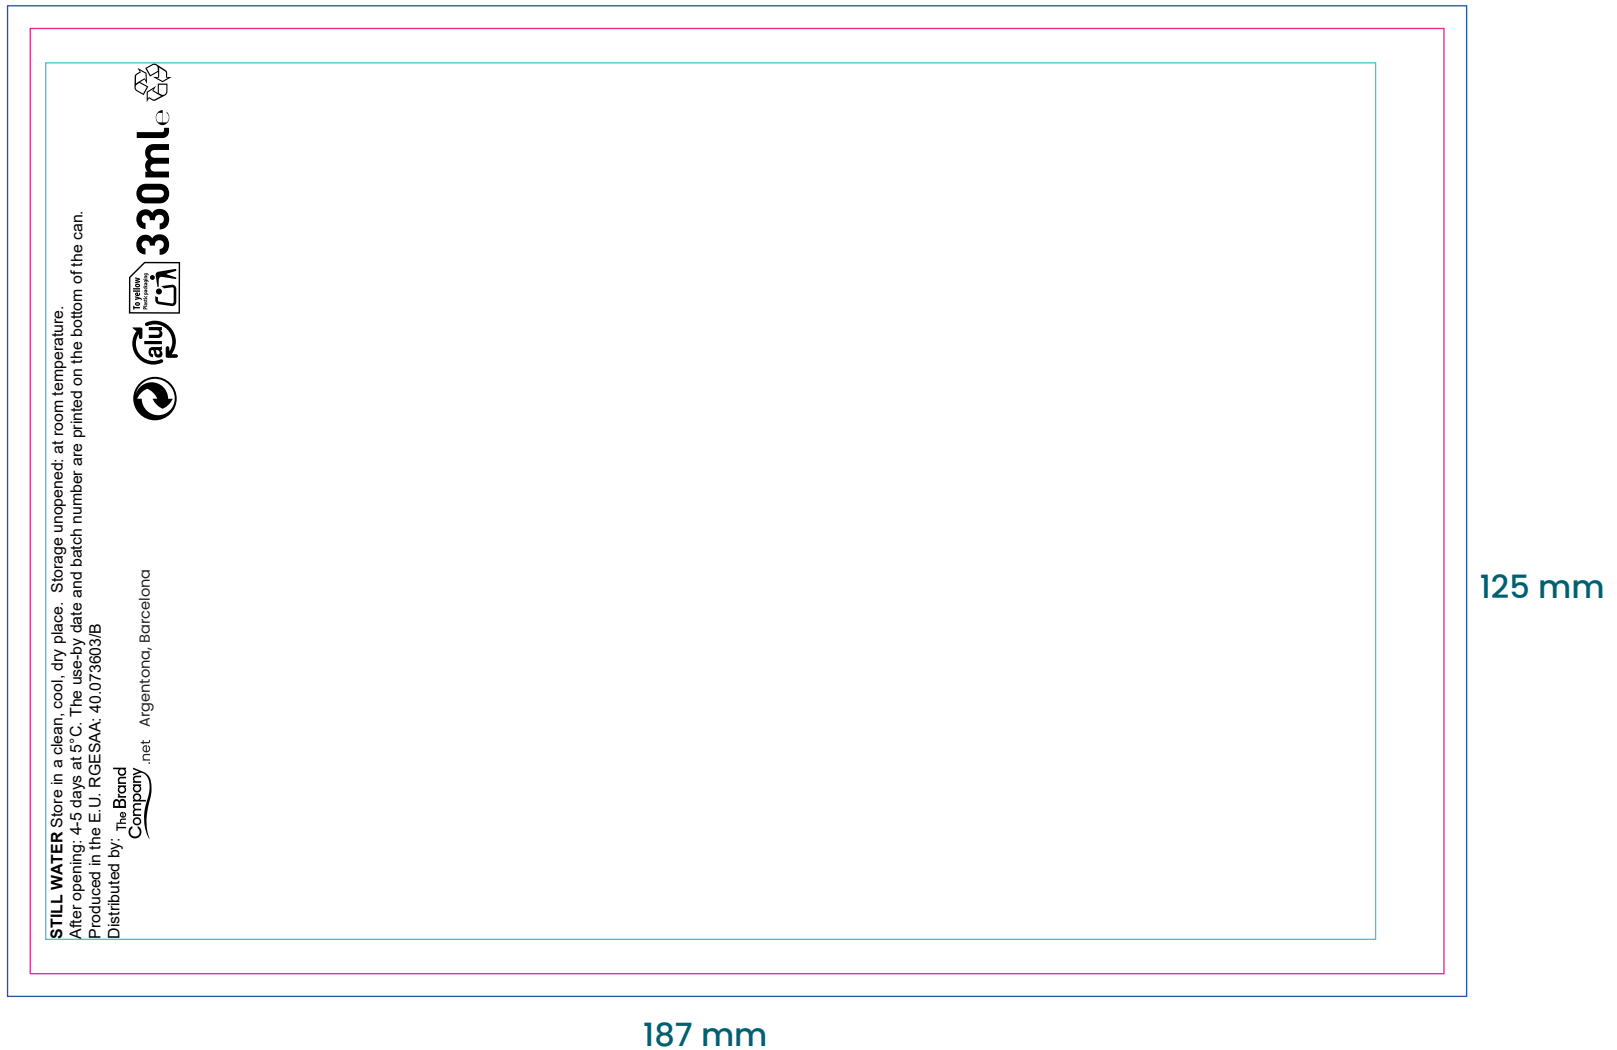

Water can - Alcalina

Sticker label / Direct print

Label format

Printing area

Bleed area

Maintain a safety margin of 2 mm from the glue edge (see guideline).

Ensure a minimum font size of 5 pt and convert fonts to outlines

Water can - Still water

Sticker label / Direct print

Label format

Printing area

Bleed area

Maintain a safety margin of 2 mm from the glue edge (see guideline).

Ensure a minimum font size of 5 pt and convert fonts to outlines